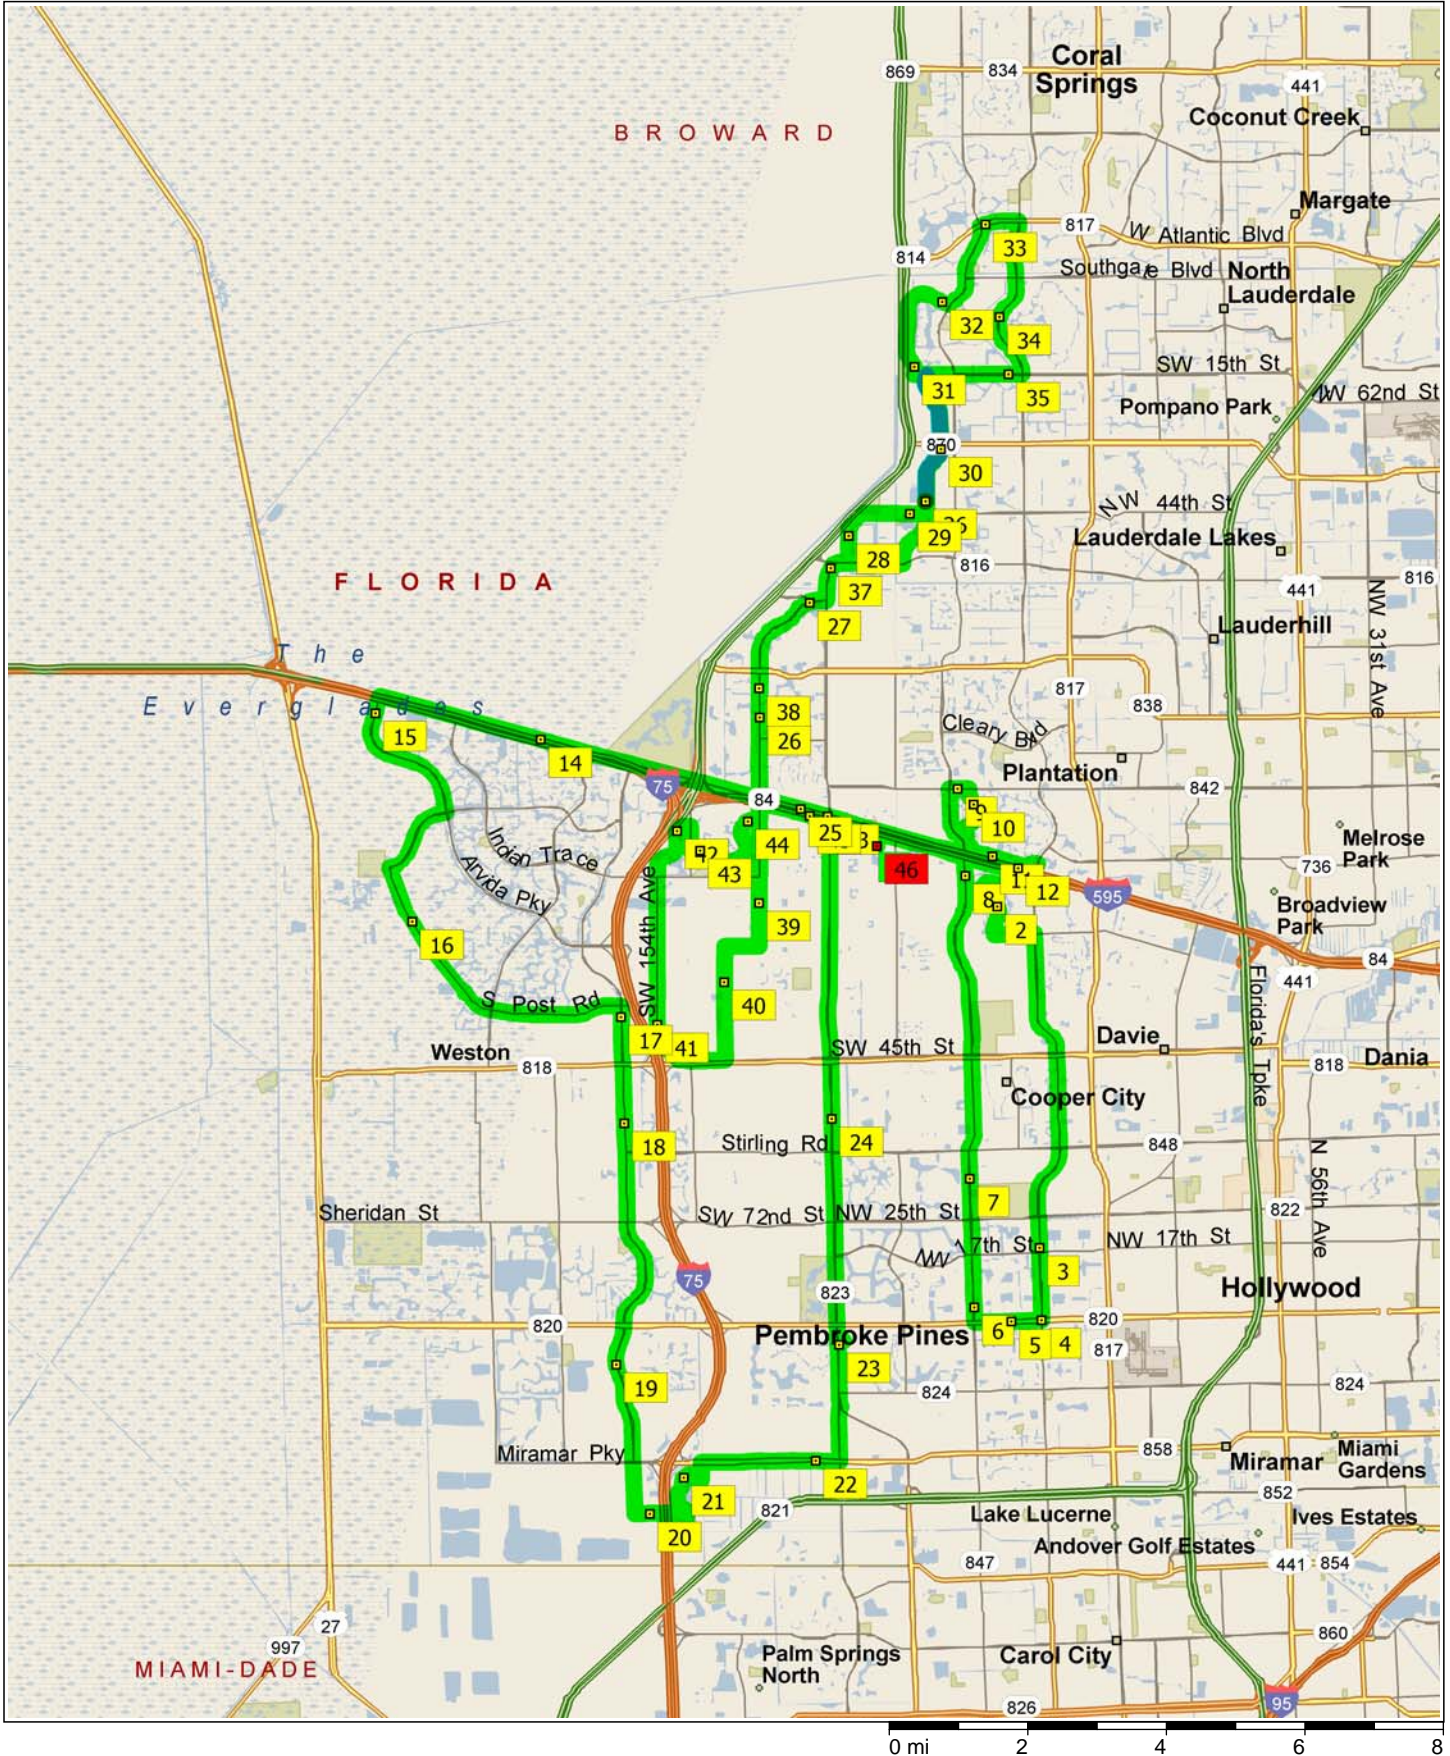

Full-Metric Century Ride Dir

100.3 miles; 3 hours, 59 minutes

9:00 AM	0.0 mi	1 Depart 11645 Rexmere Blvd, Fort Lauderdale, FL 33325 on Rexmere Blvd (West) for 120 yds
9:00 AM	0.1 mi	Turn RIGHT (North) onto SW 117th Way for 0.2 mi
9:01 AM	0.3 mi	Turn RIGHT (East) onto SR-84 for 0.6 mi
9:02 AM	0.9 mi	Take Ramp (LEFT) onto I-595 [Port Everglades Expy] for 0.4 mi towards I-595 / FT Lauderdale
9:03 AM	1.3 mi	At exit 3, take Ramp (RIGHT) onto SR-84 for 1.2 mi towards Nob Hill Rd
9:05 AM	2.5 mi	Keep RIGHT onto Pine Ridge Dr for 1.1 mi
9:08 AM	3.6 mi	2 At near Cooper City, stay on Pine Ridge Dr (South) for 0.4 ...
9:09 AM	4.1 mi	Turn LEFT (East) onto SW 24th St [Nova Dr] for 0.6 mi
9:11 AM	4.7 mi	Turn RIGHT (South) onto SW 88th Ave [S Pine Island Rd] for 1.3 mi
9:14 AM	6.0 mi	Keep STRAIGHT onto S Pine Island Rd for 1.9 mi
9:18 AM	7.9 mi	Bear RIGHT (South-West) onto Local road(s) for 21 yds
9:19 AM	7.9 mi	Road name changes to Pine Island Rd for 1.1 mi
9:20 AM	9.0 mi	Road name changes to Local road(s) for 21 yds
9:21 AM	9.0 mi	Bear RIGHT (South) onto NW 89th Ave [N Douglas Rd] for 0.5 mi
9:22 AM	9.5 mi	3 At 1824 NW 89th Ave, Hollywood, FL 33024, stay on NW 89th Ave [N Douglas Rd] (South) f... 1.1 mi
9:24 AM	10.5 mi	4 At near Pembroke Pines, turn RIGHT (West) onto SR-820 [Hollywood Blvd] for 0.4 ...
9:25 AM	11.0 mi	5 At near Pembroke Pines, stay on SR-820 [Hollywood Blvd] (West) for 0.5 ...
9:25 AM	11.5 mi	Turn RIGHT (North) onto NW 101st Ave [N Palm Ave] for 0.2 mi
9:26 AM	11.7 mi	6 At near Pembroke Pines, stay on NW 101st Ave [N Palm Ave] (North) for 1.9 mi
9:29 AM	13.6 mi	7 At 3463 NW 101st Ave, Hollywood, FL 33024, stay on NW 101st Ave [N Palm Ave] (North) f... 0.4 mi
9:30 AM	14.0 mi	Road name changes to Local road(s) for 21 yds
9:30 AM	14.0 mi	Road name changes to (SW) 100th Ave for 3.2 mi
9:37 AM	17.2 mi	Keep STRAIGHT onto (SW) 100th Ave [S Nob Hill Rd] for 0.4 mi
9:38 AM	17.6 mi	Road name changes to S Nob Hill Rd for 0.5 mi
9:40 AM	18.1 mi	8 At S Nob Hill Rd, Fort Lauderdale, FL 33324, stay on S Nob Hill Rd (North) for 1.3 ...
9:43 AM	19.5 mi	Turn RIGHT (East) onto SR-842 [W Broward Blvd] for 0.3 mi
9:44 AM	19.7 mi	Turn LEFT (North) onto Torchwood Ave, then immediately turn LEFT (West) onto SR-842 [W Broward Blvd] for 0.2 mi
9:45 AM	19.9 mi	9 At SR-842, Fort Lauderdale, FL 33324, stay on SR-842 [W Broward Blvd] (West) for 0.1 ...
9:45 AM	20.0 mi	Turn LEFT (South) onto Local road(s) for 21 yds
9:46 AM	20.0 mi	Turn LEFT (East) onto SR-842 [W Broward Blvd] for 0.3 mi
9:46 AM	20.3 mi	Turn RIGHT (South) onto Torchwood Ave for 0.2 ...
9:48 AM	20.6 mi	10 At near Plantation, stay on Torchwood Ave (South) for 0.4 ...
9:49 AM	21.0 mi	Turn LEFT (South) onto Mockingbird Ln for 0.4 mi
9:50 AM	21.3 mi	Road name changes to N New River Canal Rd for 0.3 mi
9:51 AM	21.6 mi	11 At 9615 N New River Canal Rd, Fort Lauderdale, FL 33324, stay on N New River Canal ... (East) for 0.7 mi
9:53 AM	22.3 mi	Turn RIGHT (South) onto S Pine Island Rd for 0.1 ...
9:54 AM	22.5 mi	Turn RIGHT (West) onto SR-84 for 0.2 mi towards I-595 / SR-84
9:54 AM	22.7 mi	12 At SR-84, Fort Lauderdale, FL 33324, stay on SR-84 (West) for 1.0 mi
9:56 AM	23.7 mi	Take Ramp (LEFT) onto I-595 [Port Everglades Expy] for 1.4 mi towards I-595